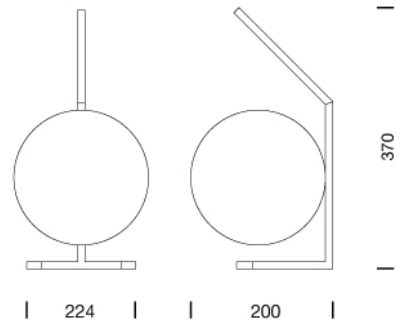

PROJECT : _____

SALE : _____

Lamptitude®
TURN ON YOUR ATTITUDE

Product

Dimension

Specification

ITEM CODE : MT10563-1-200MT
SERIES : MT10563
BRAND : LAMPTITUDE
LAMP TYPE : LED OR INCANDESCENT
LAMP BASE : 1*G9 MAX 25W (BULB NOT INCLUDED)
DESCRIPTION : TABLE LAMP
INSTALLATION : STANDING LAMP
MATERIAL : COPPER, GLASS
COLOR : BRASS
CONTROL GEAR : N/A
REFLECTOR : N/A