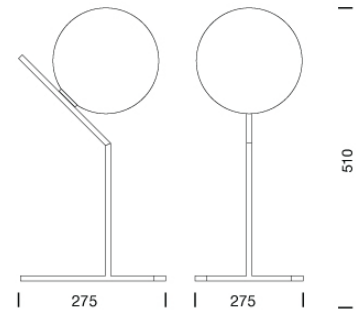

PROJECT : _____

SALE : _____

Lampitude®
TURN ON YOUR ATTITUDE

Product

Dimension

Specification

ITEM CODE : MT10563-1-200LT
SERIES : MT10563
BRAND : LAMPTITUDE
LAMP TYPE : LED OR INCANDESCENT
LAMP BASE : 1*G9 MAX 25W (BULB NOT INCLUDED)
DESCRIPTION : TABLE LAMP
INSTALLATION : STANDING LAMP
MATERIAL : METAL, GLASS
COLOR : BRASS
CONTROL GEAR : N/A
REFLECTOR : N/A