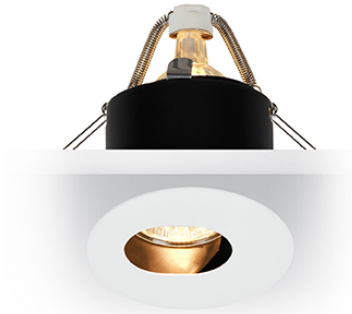

PROJECT : _____

SALE : _____

Lamptitude®
TURN ON YOUR ATTITUDE

Product

Dimension

| 86 |

| 76 |

Specification

ITEM CODE	:	MR-BOX-1D
SERIES	:	MR-BOX
BRAND	:	LAMPTITUDE
LAMP TYPE	:	HALOGEN OR LED
LAMP BASE	:	1*MR16 MAX 50W
DESCRIPTION	:	DOWNLIGHT
INSTALLATION	:	RECESSED DOWNLIGHT
MATERIAL	:	POWDER COATED STEEL
COLOR	:	GRAY
CONTROL GEAR	:	REMOTE TRANSFORMER
REFLECTOR	:	N/A