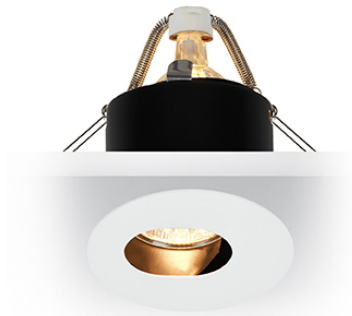

PROJECT : _____

SALE : _____

Lamptitude®
TURN ON YOUR ATTITUDE

Product

Dimension

| 86 |

| 76 |

Specification

ITEM CODE	:	MR-BOX-1D-WH
SERIES	:	MR-BOX
BRAND	:	LAMPTITUDE
LAMP TYPE	:	HALOGEN OR LED
LAMP BASE	:	1*MR16 MAX 50W
DESCRIPTION	:	DOWNLIGHT
INSTALLATION	:	RECESSED DOWNLIGHT
MATERIAL	:	POWDER COATED STEEL
COLOR	:	WHITE
CONTROL GEAR	:	REMOTE TRANSFORMER
REFLECTOR	:	N/A