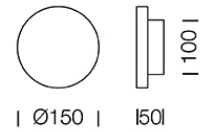

PROJECT : _____

SALE : _____

Lampitude®
TURN ON YOUR ATTITUDE

Product

Dimension

Specification

ITEM CODE	:	MOON-S-WW
SERIES	:	MOON
BRAND	:	LAMPTITUDE
LAMP TYPE	:	LED
LAMP BASE	:	1*LED 6W
DESCRIPTION	:	WALL LAMP
INSTALLATION	:	SURFACE MOUNTED WALL
MATERIAL	:	GYPSUM
COLOR	:	WHITE
CONTROL GEAR	:	LED DRIVER INCLUDED
REFLECTOR	:	N/A