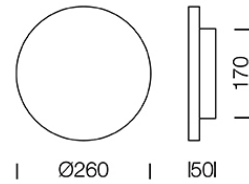

## Dimension

## Specification

ITEM CODE	:	MOON-B-WW
SERIES	:	MOON
BRAND	:	LAMPTITUDE
LAMP TYPE	:	LED
LAMP BASE	:	1*LED 9.5W
DESCRIPTION	:	WALL LAMP
INSTALLATION	:	SURFACE MOUNTED WALL
MATERIAL	:	GYPSUM
COLOR	:	WHITE
CONTROL GEAR	:	LED DRIVER INCLUDED
REFLECTOR	:	N/A