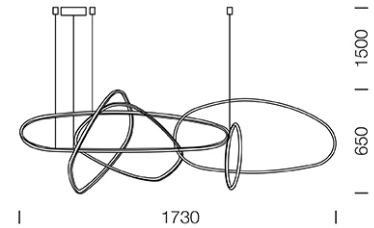

PROJECT : _____

SALE : _____

Lampitude®
TURN ON YOUR ATTITUDE

Product

Dimension

Specification

ITEM CODE	:	MONZO-PL
SERIES	:	MONZO
BRAND	:	LAMPTITUDE
LAMP TYPE	:	LED
LAMP BASE	:	LED 63W 220-240V ~50/60 Hz
DESCRIPTION	:	PENDANT LAMP
INSTALLATION	:	SURFACE MOUNTED BASE
MATERIAL	:	ALUMINUM, RUBBER DIFFUSER
COLOR	:	BLACK
CONTROL GEAR	:	LED DRIVER INCLUDED
REFLECTOR	:	N/A