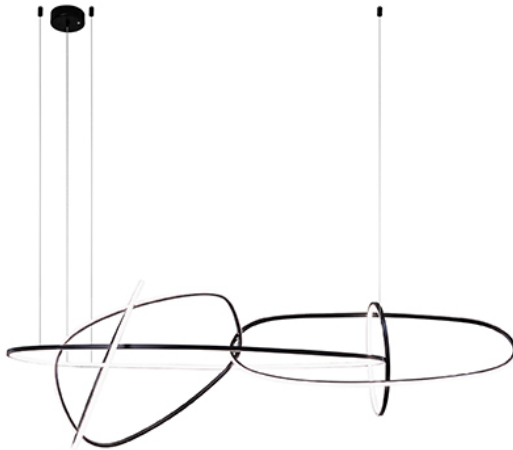

PROJECT : _____

SALE : _____

Lampitude®
TURN ON YOUR ATTITUDE

Product

Dimension

Specification

ITEM CODE	:	MONZO-PL
SERIES	:	MONZO
BRAND	:	LAMPTITUDE
LAMP TYPE	:	LED
LAMP BASE	:	LED 63W 220-240V ~50/60 Hz
DESCRIPTION	:	PENDANT LAMP
INSTALLATION	:	SURFACE MOUNTED BASE
MATERIAL	:	ALUMINUM, RUBBER DIFFUSER
COLOR	:	BLACK
CONTROL GEAR	:	LED DRIVER INCLUDED
REFLECTOR	:	N/A