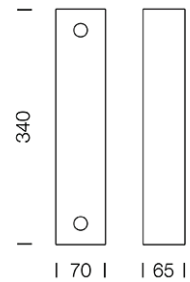

## Dimension

## Specification

ITEM CODE	:	85338-L
SERIES	:	MONO
BRAND	:	LAMPTITUDE
LAMP TYPE	:	COMPACT FLUORESCENT OR LED
LAMP BASE	:	2*E14 MAX 8W
DESCRIPTION	:	WALL LAMP
INSTALLATION	:	SURFACE MOUNTED WALL
MATERIAL	:	CHROME STEEL, SATINATED GLASS
COLOR	:	WHITE
CONTROL GEAR	:	N/A
REFLECTOR	:	N/A