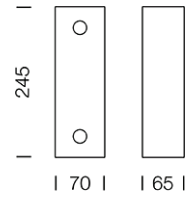

PROJECT : _____

SALE : _____

Lampitude®
TURN ON YOUR ATTITUDE

Product

Dimension

Specification

ITEM CODE : 85337-L
SERIES : MONO
BRAND : LAMPTITUDE
LAMP TYPE : COMPACT FLUORESCENT OR LED
LAMP BASE : 1*E14 MAX 8W
DESCRIPTION : WALL LAMP
INSTALLATION : SURFACE MOUNTED WALL
MATERIAL : CHROME STEEL, SATINATED GLASS
COLOR : WHITE
CONTROL GEAR : N/A
REFLECTOR : N/A