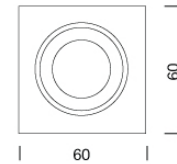

PROJECT : _____
SALE : _____

Lampitude®
TURN ON YOUR ATTITUDE

Product

Dimension

Ø53 mm

60

60

32

30°
Adjustable

Specification

| | |
|---------------|---------------------------------|
| SERIES | : MONA |
| ITEM CODE | : MONA2-MR11GU-WW |
| DESCRIPTION | : ADJUSTABLE RECESSED DOWNLIGHT |
| SIZE | : W60 X L60 X H32 (MM) |
| INSTALLATION | : RECESSED DOWNLIGHT |
| DRILL SIZE | : Ø53 |
| WEIGHT | : - |
| MATERIAL | : POWDER COATED ALUMINUM |
| COLOR | : WHITE |
| REFLECTOR | : N/A |
| DIFFUSER | : N/A |
| IP RATING | : 20 |
| LIGHT SOURCES | : LED |
| SOCKET | : MR11GU X 1 |
| WATTS | : MAX 15W |
| VOLT | : 220-240V ~50/60Hz |
| CCT | : - |
| CRI | : - |
| BEAM ANGLE | : - |
| LUMEN POWER | : - |
| LIFETIME | : - |
| CONTROL GEAR | : - |
| ACCESSORIES | : - |
| REMARKS | : BULB NOT INCLUDED |