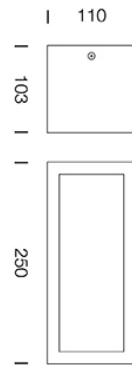

PROJECT : _____

SALE : _____

Lamptitude®
TURN ON YOUR ATTITUDE

Product

Dimension

Specification

ITEM CODE	:	MOLTA-W-GY
SERIES	:	MOLTA
BRAND	:	LAMPTITUDE
LAMP TYPE	:	COMPACT FLUORESCENT OR LED
LAMP BASE	:	1*E27 MAX 20W
DESCRIPTION	:	OUTDOOR WALL LAMP
INSTALLATION	:	SURFACE MOUNTED
MATERIAL	:	POWDER COATED DIE-CAST ALUMINIUM OPAL POLYCARBONATE DIFFUSER
IP RATING	:	IP54
COLOR	:	GRAY
CONTROL GEAR	:	N/A
REFLECTOR	:	N/A