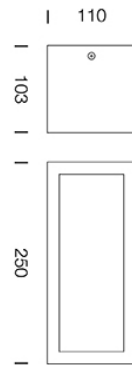

## Dimension

## Specification

ITEM CODE	:	MOLTA-W-BK
SERIES	:	MOLTA
BRAND	:	LAMPTITUDE
LAMP TYPE	:	COMPACT FLUORESCENT OR LED
LAMP BASE	:	1*E27 MAX 20W
DESCRIPTION	:	OUTDOOR WALL LAMP
INSTALLATION	:	SURFACE MOUNTED
MATERIAL	:	POWDER COATED DIE-CAST ALUMINIUM OPAL POLYCARBONATE DIFFUSER
IP RATING	:	IP54
COLOR	:	DARK GRAY
CONTROL GEAR	:	N/A
REFLECTOR	:	N/A