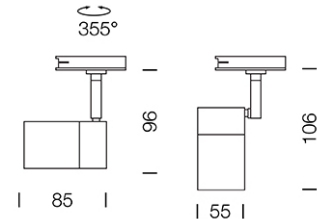

## Dimension

## Specification

ITEM CODE	:	MOFO-TRACK-WH
SERIES	:	MOFO
BRAND	:	LAMPTITUDE
LAMP TYPE	:	HALOGEN OR LED
LAMP BASE	:	1*GU10 MAX 50W
DESCRIPTION	:	ADJUSTABLE TRACK LIGHT
INSTALLATION	:	1 PHASE TRACK LIGHT
MATERIAL	:	FILM WRAPPING DIE-CAST ALUMINIUM, SATIN STEEL
COLOR	:	WHITE MARBLE
CONTROL GEAR	:	N/A
REFLECTOR	:	N/A