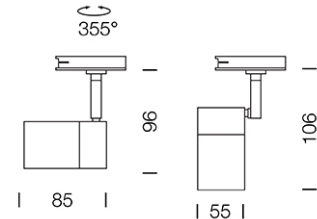

PROJECT : _____

SALE : _____

Lampitude®
TURN ON YOUR ATTITUDE

Product

Dimension

Specification

ITEM CODE	:	MOFO-TRACK-BK
SERIES	:	MOFO
BRAND	:	LAMPTITUDE
LAMP TYPE	:	HALOGEN OR LED
LAMP BASE	:	1*GU10 MAX 50W
DESCRIPTION	:	ADJUSTABLE TRACK LIGHT
INSTALLATION	:	1 PHASE TRACK LIGHT
MATERIAL	:	FILM WRAPPING DIE-CAST ALUMINIUM, SATIN STEEL
COLOR	:	BLACK MARBLE
CONTROL GEAR	:	N/A
REFLECTOR	:	N/A