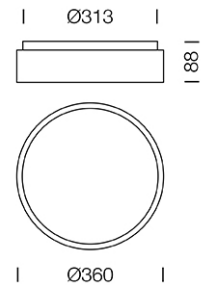

PROJECT : _____

SALE : _____

Lampitude®
TURN ON YOUR ATTITUDE

Product

Dimension

Specification

ITEM CODE	:	MOFO-CR-WH
SERIES	:	MOFO
BRAND	:	LAMPTITUDE
LAMP TYPE	:	LED
LAMP BASE	:	1*LED CERTAFLUX DLM-ES MAX 20W 1900 LUMEN
DESCRIPTION	:	CEILING LAMP
INSTALLATION	:	SURFACE MOUNTED BASE
MATERIAL	:	COLOR DIPPING STEEL, OPAL ACRYLIC
COLOR	:	WHITE MARBLE
CONTROL GEAR	:	LED DRIVER BUILT-IN
REFLECTOR	:	N/A