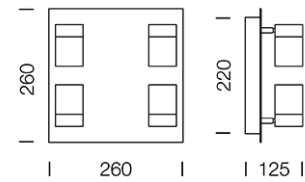

PROJECT : _____

SALE : _____

Lamptitude®
TURN ON YOUR ATTITUDE

Product

Dimension

Specification

ITEM CODE	:	MOFO-C4-WH
SERIES	:	MOFO
BRAND	:	LAMPTITUDE
LAMP TYPE	:	HALOGEN OR LED
LAMP BASE	:	4*GU10 MAX 50W
DESCRIPTION	:	CEILING LAMP
INSTALLATION	:	SURFACE MOUNTED BASE
MATERIAL	:	FILM WRAPPING STEEL, SATIN STEEL
COLOR	:	WHITE MARBLE
CONTROL GEAR	:	N/A
REFLECTOR	:	N/A