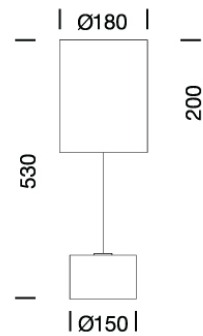

PROJECT : _____

SALE : _____

Lampitude®
TURN ON YOUR ATTITUDE

Product

Dimension

Specification

ITEM CODE	:	MOBO-T-BK
SERIES	:	MOBO
BRAND	:	LAMPTITUDE
LAMP TYPE	:	INCANDESCENT OR LED
LAMP BASE	:	1*E27 MAX 40W
DESCRIPTION	:	TABLE LAMP
INSTALLATION	:	STANDING LAMP
MATERIAL	:	METAL , FABRIC SHADE , ARTIFICIAL STONE
NET WEIGHT	:	3.8 kg
COLOR	:	BRASS , BLACK
CONTROL GEAR	:	N/A
REFLECTOR	:	N/A