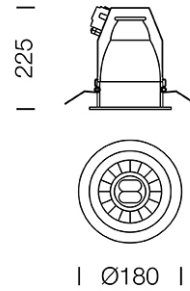

PROJECT : _____

SALE : _____

Lamptitude®
TURN ON YOUR ATTITUDE

Product

Dimension

Specification

ITEM CODE	:	MO-BOX-1C-WW-WW
SERIES	:	MO-BOX
BRAND	:	LAMPTITUDE
LAMP TYPE	:	COMPACT FLUORESCENT OR LED
LAMP BASE	:	1*E27 MAX 20W
DESCRIPTION	:	DOWNLIGHT
INSTALLATION	:	RECESSED DOWNLIGHT
MATERIAL	:	POWDER COATED ALUMINIUM
COLOR	:	WHITE
CONTROL GEAR	:	N/A
REFLECTOR	:	THE SAND-BLASTER ALUMINIUM