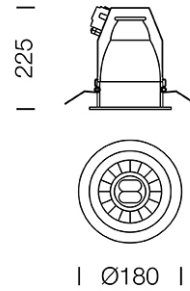

PROJECT : _____

SALE : _____

Lamptitude®
TURN ON YOUR ATTITUDE

Product

Dimension

Specification

ITEM CODE	:	MO-BOX-1C-BB-BB
SERIES	:	MO-BOX
BRAND	:	LAMPTITUDE
LAMP TYPE	:	COMPACT FLUORESCENT OR LED
LAMP BASE	:	1*E27 MAX 20W
DESCRIPTION	:	DOWNLIGHT
INSTALLATION	:	RECESSED DOWNLIGHT
MATERIAL	:	POWDER COATED ALUMINIUM
COLOR	:	BLACK
CONTROL GEAR	:	N/A
REFLECTOR	:	THE SAND-BLASTER ALUMINIUM