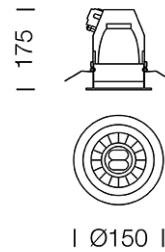

PROJECT : _____

SALE : _____

Lampitude®
TURN ON YOUR ATTITUDE

Product

Dimension

Specification

ITEM CODE	:	MO-BOX-1B-WW-WW
SERIES	:	MO-BOX
BRAND	:	LAMPTITUDE
LAMP TYPE	:	COMPACT FLUORESCENT OR LED
LAMP BASE	:	1*E27 MAX 15W
DESCRIPTION	:	DOWNLIGHT
INSTALLATION	:	RECESSED DOWNLIGHT
MATERIAL	:	POWDER COATED ALUMINIUM
COLOR	:	WHITE
CONTROL GEAR	:	N/A
REFLECTOR	:	THE SAND-BLASTER ALUMINIUM