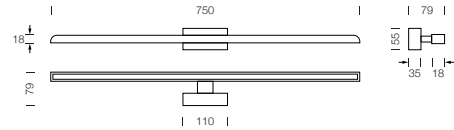

PROJECT : _____
 SALE : _____

Lampitude

Product

Dimension

Specification

SERIES	: MIRR-W-LED
ITEM CODE	: MIRR-W-LED-750-4000K-CH
DESCRIPTION	: WALL LAMP
SIZE	: W750 X H55 X D79 (MM)
INSTALLATION	: SURFACE MOUNTED WALL
DRILL SIZE	: -
WEIGHT	: 0.74 KG
MATERIAL	: ALUMINIUM , GLASS
COLOR	: CHROME
REFLECTOR	: -
DIFFUSER	: FROSTED GLASS
IP RATING	: 54
LIGHT SOURCES	: LED
WATTS	: 15W
INPUT VOLTAGE	: AC 220-240V 50/60 Hz
OUTPUT VOLTAGE	: -
CCT	: 4000K
CRI	: 90
BEAM ANGLE	: DIFFUSED BEAM $\approx 110^\circ$
LUMEN POWER	: 680LM
AMBIENT TEMP	: -20°C TO +50°C
LIFETIME	: 25,000 Hrs
CONTROL GEAR	: LED DRIVER INCLUDED
ACCESSORIES	: -
REMARKS	: TAILING EDGE DIMMABLE