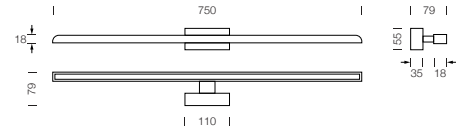

PROJECT : _____
SALE : _____

Lampitude

Product

Dimension

Specification

SERIES	: MIRR-W-LED
ITEM CODE	: MIRR-W-LED-750-4000K-BK
DESCRIPTION	: WALL LAMP
SIZE	: W750 X H55 X D79 (MM)
INSTALLATION	: SURFACE MOUNTED WALL
DRILL SIZE	: -
WEIGHT	: 0.74 KG
MATERIAL	: ALUMINIUM , ACRYLIC
COLOR	: BLACK
REFLECTOR	: -
DIFFUSER	: FROSTED ACRYLIC
IP RATING	: 54
LIGHT SOURCES	: LED
WATTS	: 15W
INPUT VOLTAGE	: AC 220-240V 50/60 Hz
OUTPUT VOLTAGE	: -
CCT	: 4000K
CRI	: 90
BEAM ANGLE	: DIFFUSED BEAM $\approx 110^\circ$
LUMEN POWER	: 680LM
AMBIENT TEMP	: -20°C TO +50°C
LIFETIME	: 25,000 Hrs
CONTROL GEAR	: LED DRIVER INCLUDED
ACCESSORIES	: -
REMARKS	: TAILING EDGE DIMMABLE