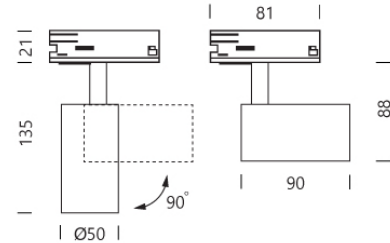

## Dimension

## Specification

SERIES	: MINO
ITEM CODE	: MINO-TRACK-WW-ADJ
DESCRIPTION	: ADJUSTABLE TRACK LIGHT
SIZE	: Ø50 X H156 X D90 (MM)
INSTALLATION	: 1 CIRCUIT TRACK LIGHT
DRILL SIZE	: -
WEIGHT	: 0.3 (KG)
MATERIAL	: POWDER COATED ALUMINUM
COLOR	: WHITE
REFLECTOR	: -
DIFFUSER	: -
IP RATING	: 20
LIGHT SOURCES	: LED
SOCKET	: MR11GU X 1
WATTS	: MAX 10W
VOLT	: -
CCT	: -
CRI	: -
BEAM ANGLE	: -
LUMEN POWER	: -
LIFETIME	: -
CONTROL GEAR	: -
ACCESSORIES	: -
REMARKS	: BULB AND TRACK NOT INCLUDED