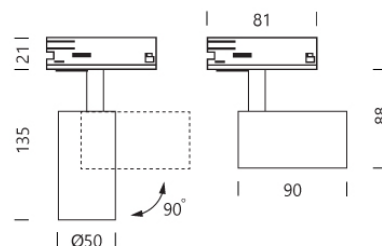

PROJECT : _____
SALE : _____

Lampitude

Product

Dimension

Specification

SERIES	: MINO
ITEM CODE	: MINO-TRACK-BK-ADJ
DESCRIPTION	: ADJUSTABLE TRACK LIGHT
SIZE	: Ø50 X H156 X D90 (MM)
INSTALLATION	: 1 CIRCUIT TRACK LIGHT
DRILL SIZE	: -
WEIGHT	: 0.3 (KG)
MATERIAL	: POWDER COATED ALUMINUM
COLOR	: BLACK
REFLECTOR	: -
DIFFUSER	: -
IP RATING	: 20
LIGHT SOURCES	: LED
SOCKET	: MR11GU X 1
WATTS	: MAX 10W
VOLT	: -
CCT	: -
CRI	: -
BEAM ANGLE	: -
LUMEN POWER	: -
LIFETIME	: -
CONTROL GEAR	: -
ACCESSORIES	: -
REMARKS	: BULB AND TRACK NOT INCLUDED