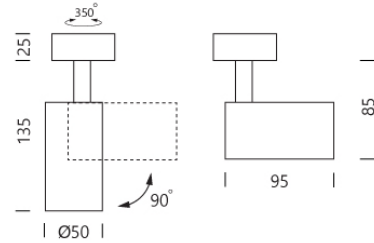

## Dimension

## Specification

SERIES	: MINO
ITEM CODE	: MINO-CEIL-WW-ADJ
DESCRIPTION	: CEILING DOWNLIGHT
SIZE	: Ø50 X H160 X D95 (MM)
INSTALLATION	: SURFACE MOUNTED
DRILL SIZE	: -
WEIGHT	: 0.4 (KG)
MATERIAL	: POWDER COATED ALUMINUM
COLOR	: WHITE
REFLECTOR	: -
DIFFUSER	: -
IP RATING	: 20
LIGHT SOURCES	: LED
SOCKET	: MR11GU X 1
WATTS	: MAX 10W
VOLT	: -
CCT	: -
CRI	: -
BEAM ANGLE	: -
LUMEN POWER	: -
LIFETIME	: -
CONTROL GEAR	: -
ACCESSORIES	: -
REMARKS	: BULB NOT INCLUDED