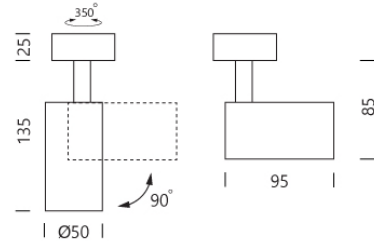

PROJECT : _____
SALE : _____

Lampitude

Product

Dimension

Specification

| | |
|---------------|--------------------------|
| SERIES | : MINO |
| ITEM CODE | : MINO-CEIL-BK-ADJ |
| DESCRIPTION | : CEILING DOWNLIGHT |
| SIZE | : Ø50 X H160 X D95 (MM) |
| INSTALLATION | : SURFACE MOUNTED |
| DRILL SIZE | : - |
| WEIGHT | : 0.4 (KG) |
| MATERIAL | : POWDER COATED ALUMINUM |
| COLOR | : BLACK |
| REFLECTOR | : - |
| DIFFUSER | : - |
| IP RATING | : 20 |
| LIGHT SOURCES | : LED |
| SOCKET | : MR11GU X 1 |
| WATTS | : MAX 10W |
| VOLT | : - |
| CCT | : - |
| CRI | : - |
| BEAM ANGLE | : - |
| LUMEN POWER | : - |
| LIFETIME | : - |
| CONTROL GEAR | : - |
| ACCESSORIES | : - |
| REMARKS | : BULB NOT INCLUDED |