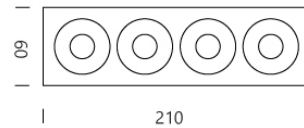

PROJECT : _____
SALE : _____

Lampitude

Product

Dimension

W200 X L55

Specification

| | |
|---------------|--------------------------|
| SERIES | : MINO |
| ITEM CODE | : MINO-4S-WW |
| DESCRIPTION | : DOWNLIGHT |
| SIZE | : W210 X L60 X H33 (MM) |
| INSTALLATION | : RECESSED DOWNLIGHT |
| DRILL SIZE | : W200 X L55 (MM) |
| WEIGHT | : 0.2 (KG) |
| MATERIAL | : POWDER COATED ALUMINUM |
| COLOR | : WHITE |
| REFLECTOR | : - |
| DIFFUSER | : - |
| IP RATING | : 20 |
| LIGHT SOURCES | : LED |
| SOCKET | : MR11GU X 4 |
| WATTS | : MAX 10W |
| VOLT | : - |
| CCT | : - |
| CRI | : - |
| BEAM ANGLE | : - |
| LUMEN POWER | : - |
| LIFETIME | : - |
| CONTROL GEAR | : - |
| ACCESSORIES | : - |
| REMARKS | : BULB NOT INCLUDED |