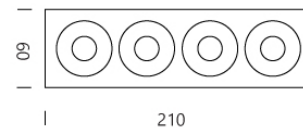

PROJECT : _____

SALE : _____

Lampitude

Product

Dimension

W200 X L55

Specification

SERIES	: MINO
ITEM CODE	: MINO-4S-BK
DESCRIPTION	: DOWNLIGHT
SIZE	: W210 X L60 X H33 (MM)
INSTALLATION	: RECESSED DOWNLIGHT
DRILL SIZE	: W200 X L55 (MM)
WEIGHT	: 0.2 (KG)
MATERIAL	: POWDER COATED ALUMINUM
COLOR	: BLACK
REFLECTOR	: -
DIFFUSER	: -
IP RATING	: 20
LIGHT SOURCES	: LED
SOCKET	: MR11GU X 4
WATTS	: MAX 10W
VOLT	: -
CCT	: -
CRI	: -
BEAM ANGLE	: -
LUMEN POWER	: -
LIFETIME	: -
CONTROL GEAR	: -
ACCESSORIES	: -
REMARKS	: BULB NOT INCLUDED