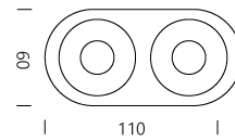

PROJECT : _____
SALE : _____

Lampitude

Product

Dimension

W100 X L55

Specification

SERIES	: MINO
ITEM CODE	: MINO-2R-BK
DESCRIPTION	: DOWNLIGHT
SIZE	: W110 X L60 X H33 (MM)
INSTALLATION	: RECESSED DOWNLIGHT
DRILL SIZE	: W100 X L55 (MM)
WEIGHT	: 0.1 KG
MATERIAL	: POWDER COATED ALUMINUM
COLOR	: BLACK
REFLECTOR	: -
DIFFUSER	: -
IP RATING	: 20
LIGHT SOURCES	: LED
SOCKET	: MR11GU X 2
WATTS	: MAX 10W
VOLT	: -
CCT	: -
CRI	: -
BEAM ANGLE	: -
LUMEN POWER	: -
LIFETIME	: -
CONTROL GEAR	: -
ACCESSORIES	: -
REMARKS	: BULB NOT INCLUDED