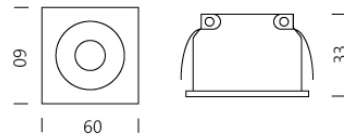

PROJECT : _____

SALE : _____

Lampitude

Product

Dimension

W55 X L55

Specification

SERIES	: MINO
ITEM CODE	: MINO-1S-BK
DESCRIPTION	: DOWNLIGHT
SIZE	: W60 X L60 X H33 (MM)
INSTALLATION	: RECESSED DOWNLIGHT
DRILL SIZE	: W55 X L55 (MM)
WEIGHT	: 0.1 (KG)
MATERIAL	: POWDER COATED ALUMINUM
COLOR	: BLACK
REFLECTOR	: -
DIFFUSER	: -
IP RATING	: 20
LIGHT SOURCES	: LED
SOCKET	: MR11GU X 1
WATTS	: MAX 10W
VOLT	: -
CCT	: -
CRI	: -
BEAM ANGLE	: -
LUMEN POWER	: -
LIFETIME	: -
CONTROL GEAR	: -
ACCESSORIES	: -
REMARKS	: BULB NOT INCLUDED

W55 X L55

Specification

SERIES	: MINO
ITEM CODE	: MINO-1S-WW
DESCRIPTION	: DOWNLIGHT
SIZE	: W60 X L60 X H33 (MM)
INSTALLATION	: RECESSED DOWNLIGHT
DRILL SIZE	: W55 X L55 (MM)
WEIGHT	: 0.1 (KG)
MATERIAL	: POWDER COATED ALUMINUM
COLOR	: WHITE
REFLECTOR	: -
DIFFUSER	: -
IP RATING	: 20
LIGHT SOURCES	: LED
SOCKET	: MR11GU X 1
WATTS	: MAX 10W
VOLT	: -
CCT	: -
CRI	: -
BEAM ANGLE	: -
LUMEN POWER	: -
LIFETIME	: -
CONTROL GEAR	: -
ACCESSORIES	: -
REMARKS	: BULB NOT INCLUDED