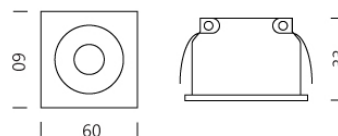

PROJECT : _____

SALE : _____

Lampitude

Product

Dimension

W55 X L55

Specification

SERIES	: MINO
ITEM CODE	: MINO-1S-WW
DESCRIPTION	: DOWNLIGHT
SIZE	: W60 X L60 X H33 (MM)
INSTALLATION	: RECESSED DOWNLIGHT
DRILL SIZE	: W55 X L55 (MM)
WEIGHT	: 0.1 (KG)
MATERIAL	: POWDER COATED ALUMINUM
COLOR	: WHITE
REFLECTOR	: -
DIFFUSER	: -
IP RATING	: 20
LIGHT SOURCES	: LED
SOCKET	: MR11GU X 1
WATTS	: MAX 10W
VOLT	: -
CCT	: -
CRI	: -
BEAM ANGLE	: -
LUMEN POWER	: -
LIFETIME	: -
CONTROL GEAR	: -
ACCESSORIES	: -
REMARKS	: BULB NOT INCLUDED