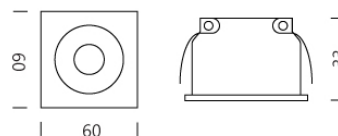

PROJECT : _____

SALE : _____

Lampitude

Product

Dimension

W55 X L55

Specification

SERIES	: MINO
ITEM CODE	: MINO-1S-BK
DESCRIPTION	: DOWNLIGHT
SIZE	: W60 X L60 X H33 (MM)
INSTALLATION	: RECESSED DOWNLIGHT
DRILL SIZE	: W55 X L55 (MM)
WEIGHT	: 0.1 (KG)
MATERIAL	: POWDER COATED ALUMINUM
COLOR	: BLACK
REFLECTOR	: -
DIFFUSER	: -
IP RATING	: 20
LIGHT SOURCES	: LED
SOCKET	: MR11GU X 1
WATTS	: MAX 10W
VOLT	: -
CCT	: -
CRI	: -
BEAM ANGLE	: -
LUMEN POWER	: -
LIFETIME	: -
CONTROL GEAR	: -
ACCESSORIES	: -
REMARKS	: BULB NOT INCLUDED