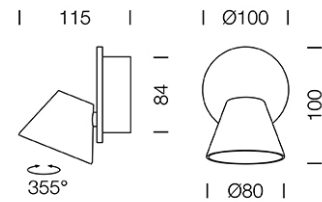

PROJECT : _____

SALE : _____

Lampitude®
TURN ON YOUR ATTITUDE

Product

Dimension

Specification

ITEM CODE	:	MINIX-AL
SERIES	:	MINIX
BRAND	:	LAMPTITUDE
LAMP TYPE	:	LED
LAMP BASE	:	1*LED HI POWER COB 6W 3000K
DESCRIPTION	:	WALL LAMP
INSTALLATION	:	SURFACE MOUNTED WALL
MATERIAL	:	SOLID ALUMINUM, FROST GLASS
IP RATING	:	IP20
COLOR	:	ALUMINUM
CONTROL GEAR	:	LED DRIVER (CONSTANT CURRENT) BUILT-IN
REFLECTOR	:	N/A