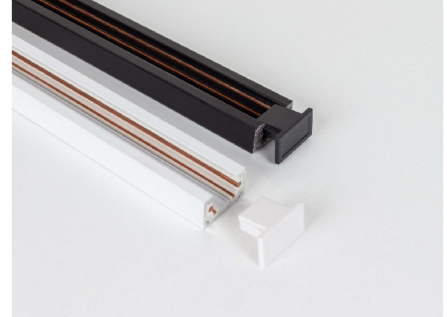

PROJECT : _____
 SALE : _____

Product

Dimension

Specification

SERIES	: MINI-TRACK
ITEM CODE	: MINI-TRACK-BAR60-12W-110D-3000K-BK
DESCRIPTION	: MINI TRACK LIGHT
SIZE	: W11 X L650 X H7 (MM)
INSTALLATION	: TRACK MOUNTED
DRILL SIZE	: -
WEIGHT	: 0.05 KG
MATERIAL	: ALUMINUM , PC
COLOR	: BLACK
REFLECTOR	: -
DIFFUSER	: -
IP RATING	: 20
LIGHT SOURCES	: LED SMD
SOCKET	: -
WATTS	: 12W
INPUT VOLTAGE	: DC 48V
CCT	: 3000K
CRI	: >90
BEAM ANGLE	: 110°
LUMEN POWER	: 1061 LM
LIFETIME	: 35,000 Hrs
CONTROL GEAR	: -
ACCESSORIES	: -
REMARKS	: TRACK NOT INCLUDED

PROJECT : _____
SALE : _____

Lampitude

Accessories

DESCRIPTION END CAP
ITEM CODE MINI-TRACK-END-CP-BK (สีดำ) / MINI-TRACK-END-CAP-WH (สีขาว)
REMARK 2 PCS/ SET (NEED THIS PART)

DESCRIPTION ELECTRICAL FEEDER PART
ITEM CODE MINI-TRACK-FEEDER-BK (สีดำ) / MINI-TRACK-FEEDER-WH (สีขาว)
REMARK WITH 45 CM. CABLE (NEED THIS PART)

DESCRIPTION LINEAR TRACK CONNECTOR
ITEM CODE MINI-TRACK-I-LINEAR-BK (สีดำ) / MINI-TRACK-I-LINEAR-WH (สีขาว)
REMARK NEED FOR STRAIGHT CONNECT

Head office 299/1 (Ekamai) Klongton-Nua, Wattana, Bangkok Thailand 10110

DESCRIPTION L CONNECTOR
ITEM CODE MINI-TRACK-L-LINEAR-BK (สีดำ) / MINI-TRACK-L-LINEAR-WH (สีขาว)
REMARK USE WITH MINI-TRACK-L-CONNECTOR

DESCRIPTION VERTICAL CORNER CONNECTOR FIXING PART
ITEM CODE MINI-TRACK-V-CONNECTOR-BK (สีดำ) / MINI-TRACK-V-CONNECTOR-WH (สีขาว)
REMARK USE WITH MINI-TRACK-V-LINEAR