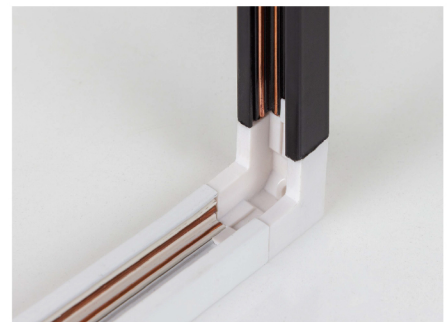

DESCRIPTION L CONNECTOR
ITEM CODE MINI-TRACK-L-LINEAR-BK (สีดำ) / MINI-TRACK-L-LINEAR-WH (สีขาว)
REMARK USE WITH MINI-TRACK-L-CONNECTOR

DESCRIPTION VERTICAL CORNER CONNECTOR FIXING PART
ITEM CODE MINI-TRACK-V-CONNECTOR-BK (สีดำ) / MINI-TRACK-V-CONNECTOR-WH (สีขาว)
REMARK USE WITH MINI-TRACK-V-LINEAR