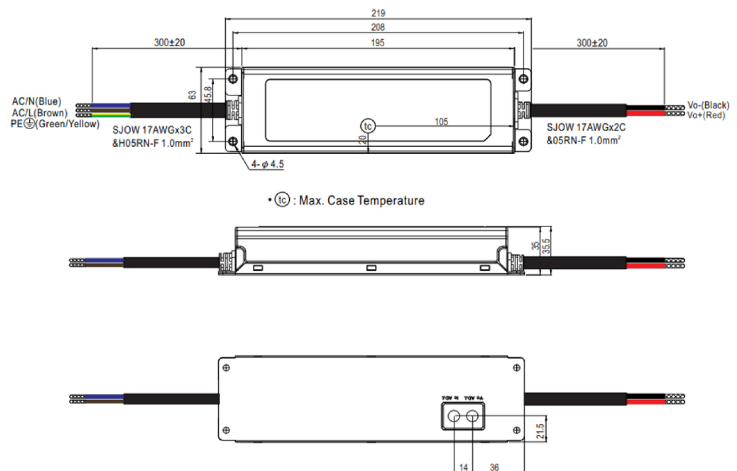

PROJECT : _____
 SALE : _____

Product

Dimension

Specification

SERIES	: MINI-TRACK
ITEM CODE	: MINI-TRACK-BAR60-12W-110D-3000K-BK
DESCRIPTION	: MINI TRACK LIGHT
SIZE	: W11 X L650 X H7 (MM)
INSTALLATION	: TRACK MOUNTED
DRILL SIZE	: -
WEIGHT	: 0.05 KG
MATERIAL	: ALUMINUM , PC
COLOR	: BLACK
REFLECTOR	: -
DIFFUSER	: -
IP RATING	: 20
LIGHT SOURCES	: LED SMD
SOCKET	: -
WATTS	: 12W
INPUT VOLTAGE	: DC 48V
CCT	: 3000K
CRI	: >90
BEAM ANGLE	: 110°
LUMEN POWER	: 1061 LM
LIFETIME	: 35,000 Hrs
CONTROL GEAR	: -
ACCESSORIES	: -
REMARKS	: TRACK NOT INCLUDED

DESCRIPTION L CONNECTOR
ITEM CODE MINI-TRACK-L-LINEAR-BK (สีดำ) / MINI-TRACK-L-LINEAR-WH (สีขาว)
REMARK USE WITH MINI-TRACK-L-CONNECTOR

DESCRIPTION VERTICAL CORNER CONNECTOR FIXING PART
ITEM CODE MINI-TRACK-V-CONNECTOR-BK (สีดำ) / MINI-TRACK-V-CONNECTOR-WH (สีขาว)
REMARK USE WITH MINI-TRACK-V-LINEAR

Head office 299/1 (Ekamai) Klongton-Nua, Wattana, Bangkok Thailand 10110

Tel (02) 392 6371-5 FAX (02) 392 1839 Email info@lamptitude.net www.lamptitude.com

PROJECT : _____
 SALE : _____

Accessories

DESCRIPTION L CONNECTOR FIXING PART
ITEM CODE MINI-TRACK-L-CONNECTOR-BK (สีดำ) / MINI-TRACK-L-CONNECTOR-WH (สีขาว)
REMARK USE WITH MINI-TRACK-L-LINEAR

DESCRIPTION POWER SUPPLY
ITEM CODE CGPS-ELG-150W-48A-MW
WEIGHT 0.95 KG
MATERIAL METAL
IP RATING IP65
RATED POWER MAX 150W
POWER FACTOR (PF) 0.9

HARMONIC (THD) <20%
INPUT VOLTAGE AC 100-305V , 47-63 Hz
OUTPUT VOLTAGE DC 48V
OUTPUT CURRENT 3.13A
AMBIENT TEMPERATURE 40°C to 55°C
LIFE TIME 35,000 - 50,000 Hrs