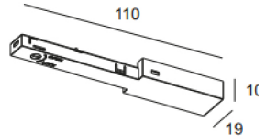

PROJECT : _____
 SALE : _____

Product

Dimension

Specification

SERIES	: MINI-TRACK
ITEM CODE	: MINI-TRACK-BAR60-12W-110D-3000K-BK
DESCRIPTION	: MINI TRACK LIGHT
SIZE	: W11 X L650 X H7 (MM)
INSTALLATION	: TRACK MOUNTED
DRILL SIZE	: -
WEIGHT	: 0.05 KG
MATERIAL	: ALUMINUM , PC
COLOR	: BLACK
REFLECTOR	: -
DIFFUSER	: -
IP RATING	: 20
LIGHT SOURCES	: LED SMD
SOCKET	: -
WATTS	: 12W
INPUT VOLTAGE	: DC 48V
CCT	: 3000K
CRI	: >90
BEAM ANGLE	: 110°
LUMEN POWER	: 1061 LM
LIFETIME	: 35,000 Hrs
CONTROL GEAR	: -
ACCESSORIES	: -
REMARKS	: TRACK NOT INCLUDED

PROJECT : _____
SALE : _____

Lampitude

Accessories

DESCRIPTION END CAP
ITEM CODE MINI-TRACK-END-CP-BK (สีดำ) / MINI-TRACK-END-CAP-WH (สีขาว)
REMARK 2 PCS/ SET (NEED THIS PART)

DESCRIPTION ELECTRICAL FEEDER PART
ITEM CODE MINI-TRACK-FEEDER-BK (สีดำ) / MINI-TRACK-FEEDER-WH (สีขาว)
REMARK WITH 45 CM. CABLE (NEED THIS PART)

DESCRIPTION LINEAR TRACK CONNECTOR
ITEM CODE MINI-TRACK-I-LINEAR-BK (สีดำ) / MINI-TRACK-I-LINEAR-WH (สีขาว)
REMARK NEED FOR STRAIGHT CONNECT

Head office 299/1 (Ekamai) Klongton-Nua, Wattana, Bangkok Thailand 10110