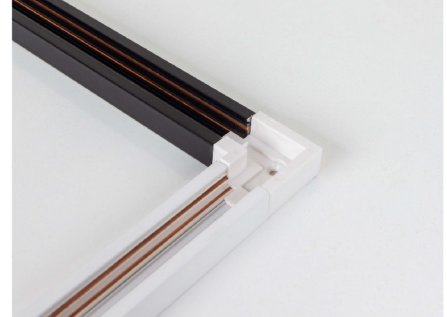

PROJECT : _____

SALE : _____

Lampitude

Accessories

DESCRIPTION L CONNECTOR FIXING PART
ITEM CODE MINI-TRACK-L-CONNECTOR-BK (สีดำ) / MINI-TRACK-L-CONNECTOR-WH (สีขาว)
REMARK USE WITH MINI-TRACK-L-LINEAR