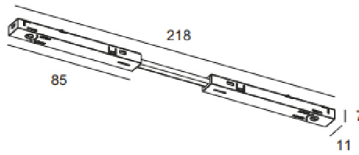

PROJECT : _____
 SALE : _____

Product

Dimension

Specification

SERIES	: MINI-TRACK
ITEM CODE	: MINI-TRACK-BAR60-12W-110D-3000K-BK
DESCRIPTION	: MINI TRACK LIGHT
SIZE	: W11 X L650 X H7 (MM)
INSTALLATION	: TRACK MOUNTED
DRILL SIZE	: -
WEIGHT	: 0.05 KG
MATERIAL	: ALUMINUM , PC
COLOR	: BLACK
REFLECTOR	: -
DIFFUSER	: -
IP RATING	: 20
LIGHT SOURCES	: LED SMD
SOCKET	: -
WATTS	: 12W
INPUT VOLTAGE	: DC 48V
CCT	: 3000K
CRI	: >90
BEAM ANGLE	: 110°
LUMEN POWER	: 1061 LM
LIFETIME	: 35,000 Hrs
CONTROL GEAR	: -
ACCESSORIES	: -
REMARKS	: TRACK NOT INCLUDED

DESCRIPTION L CONNECTOR
ITEM CODE MINI-TRACK-L-LINEAR-BK (สีดำ) / MINI-TRACK-L-LINEAR-WH (สีขาว)
REMARK USE WITH MINI-TRACK-L-CONNECTOR

DESCRIPTION VERTICAL CORNER CONNECTOR FIXING PART
ITEM CODE MINI-TRACK-V-CONNECTOR-BK (สีดำ) / MINI-TRACK-V-CONNECTOR-WH (สีขาว)
REMARK USE WITH MINI-TRACK-V-LINEAR

Head office 299/1 (Ekamai) Klongton-Nua, Wattana, Bangkok Thailand 10110

Tel (02) 392 6371-5 FAX (02) 392 1839 Email info@lamptitude.net www.lamptitude.com

PROJECT : _____
 SALE : _____

Accessories

DESCRIPTION L CONNECTOR FIXING PART
ITEM CODE MINI-TRACK-L-CONNECTOR-BK (สีดำ) / MINI-TRACK-L-CONNECTOR-WH (สีขาว)
REMARK USE WITH MINI-TRACK-L-LINEAR