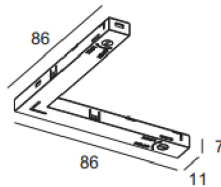

PROJECT : _____
 SALE : _____

Product

Dimension

Specification

SERIES	: MINI-TRACK
ITEM CODE	: MINI-TRACK-BAR60-12W-110D-3000K-BK
DESCRIPTION	: MINI TRACK LIGHT
SIZE	: W11 X L650 X H7 (MM)
INSTALLATION	: TRACK MOUNTED
DRILL SIZE	: -
WEIGHT	: 0.05 KG
MATERIAL	: ALUMINUM , PC
COLOR	: BLACK
REFLECTOR	: -
DIFFUSER	: -
IP RATING	: 20
LIGHT SOURCES	: LED SMD
SOCKET	: -
WATTS	: 12W
INPUT VOLTAGE	: DC 48V
CCT	: 3000K
CRI	: >90
BEAM ANGLE	: 110°
LUMEN POWER	: 1061 LM
LIFETIME	: 35,000 Hrs
CONTROL GEAR	: -
ACCESSORIES	: -
REMARKS	: TRACK NOT INCLUDED

DESCRIPTION LINEAR TRACK CONNECTOR
ITEM CODE MINI-TRACK-I-LINEAR-BK (สีดำ) / MINI-TRACK-I-LINEAR-WH (สีขาว)
REMARK NEED FOR STRAIGHT CONNECT

Head office 299/1 (Ekamai) Klongton-Nua, Wattana, Bangkok Thailand 10110

Tel (02) 392 6371-5 FAX (02) 392 1839 Email info@lamplitude.net www.lamplitude.com

PROJECT : _____

SALE : _____

Lampitude

Accessories

DESCRIPTION L CONNECTOR FIXING PART
ITEM CODE MINI-TRACK-L-CONNECTOR-BK (สีดำ) / MINI-TRACK-L-CONNECTOR-WH (สีขาว)
REMARK USE WITH MINI-TRACK-L-LINEAR

DESCRIPTION L CONNECTOR
ITEM CODE MINI-TRACK-L-LINEAR-BK (สีดำ) / MINI-TRACK-L-LINEAR-WH (สีขาว)
REMARK USE WITH MINI-TRACK-L-CONNECTOR

DESCRIPTION VERTICAL CORNER CONNECTOR FIXING PART
ITEM CODE MINI-TRACK-V-CONNECTOR-BK (สีดำ) / MINI-TRACK-V-CONNECTOR-WH (สีขาว)
REMARK USE WITH MINI-TRACK-V-LINEAR