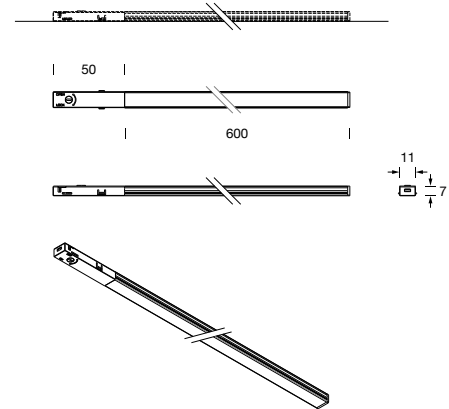

PROJECT : _____
 SALE : _____

Product

Dimension

Specification

SERIES	: MINI-TRACK
ITEM CODE	: MINI-TRACK-BAR60-12W-110D-3000K-BK
DESCRIPTION	: MINI TRACK LIGHT
SIZE	: W11 X L650 X H7 (MM)
INSTALLATION	: TRACK MOUNTED
DRILL SIZE	: -
WEIGHT	: 0.05 KG
MATERIAL	: ALUMINUM , PC
COLOR	: BLACK
REFLECTOR	: -
DIFFUSER	: -
IP RATING	: 20
LIGHT SOURCES	: LED SMD
SOCKET	: -
WATTS	: 12W
INPUT VOLTAGE	: DC 48V
CCT	: 3000K
CRI	: >90
BEAM ANGLE	: 110°
LUMEN POWER	: 1061 LM
LIFETIME	: 35,000 Hrs
CONTROL GEAR	: -
ACCESSORIES	: -
REMARKS	: TRACK NOT INCLUDED

PROJECT : _____
SALE : _____

Lampitude

Accessories

DESCRIPTION END CAP
ITEM CODE MINI-TRACK-END-CP-BK (สีดำ) / MINI-TRACK-END-CAP-WH (สีขาว)
REMARK 2 PCS/ SET (NEED THIS PART)

DESCRIPTION ELECTRICAL FEEDER PART
ITEM CODE MINI-TRACK-FEEDER-BK (สีดำ) / MINI-TRACK-FEEDER-WH (สีขาว)
REMARK WITH 45 CM. CABLE (NEED THIS PART)

DESCRIPTION LINEAR TRACK CONNECTOR
ITEM CODE MINI-TRACK-I-LINEAR-BK (สีดำ) / MINI-TRACK-I-LINEAR-WH (สีขาว)
REMARK NEED FOR STRAIGHT CONNECT

Head office 299/1 (Ekamai) Klongton-Nua, Wattana, Bangkok Thailand 10110

DESCRIPTION L CONNECTOR
ITEM CODE MINI-TRACK-L-LINEAR-BK (สีดำ) / MINI-TRACK-L-LINEAR-WH (สีขาว)
REMARK USE WITH MINI-TRACK-L-CONNECTOR

DESCRIPTION VERTICAL CORNER CONNECTOR FIXING PART
ITEM CODE MINI-TRACK-V-CONNECTOR-BK (สีดำ) / MINI-TRACK-V-CONNECTOR-WH (สีขาว)
REMARK USE WITH MINI-TRACK-V-LINEAR