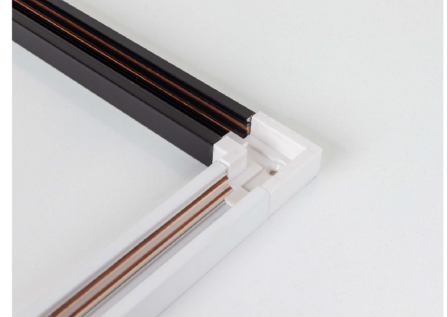

PROJECT : _____
SALE : _____

Lampitude

Product

Dimension

Specification

SERIES	: MINI-TRACK
ITEM CODE	: MINI-TRACK-35-8W-29D-3000K-WH
DESCRIPTION	: MINI TRACK LIGHT
SIZE	: Ø35 X H92 (MM)
INSTALLATION	: TRACK MOUNTED
DRILL SIZE	: -
WEIGHT	: 0.11 KG
MATERIAL	: ALUMINUM , PC
COLOR	: WHITE
REFLECTOR	: -
DIFFUSER	: -
IP RATING	: 20
LIGHT SOURCES	: LED COB
SOCKET	: -
WATTS	: 8W
INPUT VOLTAGE	: DC 48V
CCT	: 3000K
CRI	: >90
BEAM ANGLE	: 29°
LUMEN POWER	: 512 LM
LIFETIME	: 35,000 Hrs
CONTROL GEAR	: -
ACCESSORIES	: -
REMARKS	: TRACK NOT INCLUDED

DESCRIPTION ELECTRICAL FEEDER PART
ITEM CODE MINI-TRACK-FEEDER-BK (สีดำ) / MINI-TRACK-FEEDER-WH (สีขาว)
REMARK WITH 45 CM. CABLE (NEED THIS PART)

DESCRIPTION LINEAR TRACK CONNECTOR
ITEM CODE MINI-TRACK-I-LINEAR-BK (สีดำ) / MINI-TRACK-I-LINEAR-WH (สีขาว)
REMARK NEED FOR STRAIGHT CONNECT

PROJECT : _____

SALE : _____

Lampitude

Accessories

DESCRIPTION L CONNECTOR FIXING PART
ITEM CODE MINI-TRACK-L-CONNECTOR-BK (สีดำ) / MINI-TRACK-L-CONNECTOR-WH (สีขาว)
REMARK USE WITH MINI-TRACK-L-LINEAR

DESCRIPTION L CONNECTOR
ITEM CODE MINI-TRACK-L-LINEAR-BK (สีดำ) / MINI-TRACK-L-LINEAR-WH (สีขาว)
REMARK USE WITH MINI-TRACK-L-CONNECTOR