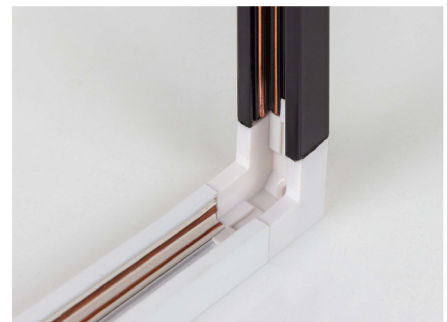

PROJECT : _____

SALE : _____

Lampitude

Accessories

DESCRIPTION L CONNECTOR FIXING PART
ITEM CODE MINI-TRACK-L-CONNECTOR-BK (สีดำ) / MINI-TRACK-L-CONNECTOR-WH (สีขาว)
REMARK USE WITH MINI-TRACK-L-LINEAR

DESCRIPTION L CONNECTOR
ITEM CODE MINI-TRACK-L-LINEAR-BK (สีดำ) / MINI-TRACK-L-LINEAR-WH (สีขาว)
REMARK USE WITH MINI-TRACK-L-CONNECTOR

DESCRIPTION VERTICAL CORNER CONNECTOR FIXING PART
ITEM CODE MINI-TRACK-V-CONNECTOR-BK (สีดำ) / MINI-TRACK-V-CONNECTOR-WH (สีขาว)
REMARK USE WITH MINI-TRACK-V-LINEAR

Head office 299/1 (Ekamai) Klongton-Nua, Wattana, Bangkok Thailand 10110