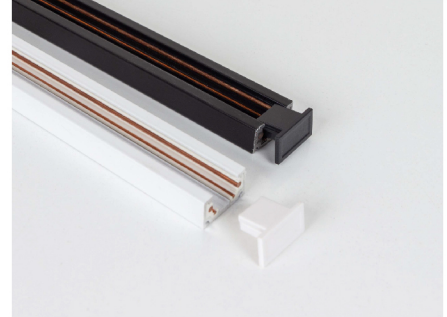

PROJECT : _____
SALE : _____

Accessories

DESCRIPTION END CAP
ITEM CODE MINI-TRACK-END-CP-BK (สีดำ) / MINI-TRACK-END-CAP-WH (สีขาว)
REMARK 2 PCS/ SET (NEED THIS PART)