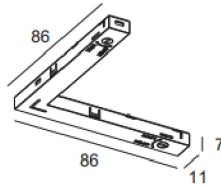

PROJECT : _____
SALE : _____

Lampitude

Product

Dimension

Specification

SERIES	: MINI-TRACK
ITEM CODE	: MINI-TRACK-35-8W-29D-3000K-WH
DESCRIPTION	: MINI TRACK LIGHT
SIZE	: Ø35 X H92 (MM)
INSTALLATION	: TRACK MOUNTED
DRILL SIZE	: -
WEIGHT	: 0.11 KG
MATERIAL	: ALUMINUM , PC
COLOR	: WHITE
REFLECTOR	: -
DIFFUSER	: -
IP RATING	: 20
LIGHT SOURCES	: LED COB
SOCKET	: -
WATTS	: 8W
INPUT VOLTAGE	: DC 48V
CCT	: 3000K
CRI	: >90
BEAM ANGLE	: 29°
LUMEN POWER	: 512 LM
LIFETIME	: 35,000 Hrs
CONTROL GEAR	: -
ACCESSORIES	: -
REMARKS	: TRACK NOT INCLUDED

DESCRIPTION ELECTRICAL FEEDER PART
ITEM CODE MINI-TRACK-FEEDER-BK (สีดำ) / MINI-TRACK-FEEDER-WH (สีขาว)
REMARK WITH 45 CM. CABLE (NEED THIS PART)

DESCRIPTION LINEAR TRACK CONNECTOR
ITEM CODE MINI-TRACK-I-LINEAR-BK (สีดำ) / MINI-TRACK-I-LINEAR-WH (สีขาว)
REMARK NEED FOR STRAIGHT CONNECT

PROJECT : _____

SALE : _____

Lampitude

Accessories

DESCRIPTION L CONNECTOR FIXING PART
ITEM CODE MINI-TRACK-L-CONNECTOR-BK (สีดำ) / MINI-TRACK-L-CONNECTOR-WH (สีขาว)
REMARK USE WITH MINI-TRACK-L-LINEAR

DESCRIPTION L CONNECTOR
ITEM CODE MINI-TRACK-L-LINEAR-BK (สีดำ) / MINI-TRACK-L-LINEAR-WH (สีขาว)
REMARK USE WITH MINI-TRACK-L-CONNECTOR

DESCRIPTION VERTICAL CORNER CONNECTOR FIXING PART
ITEM CODE MINI-TRACK-V-CONNECTOR-BK (สีดำ) / MINI-TRACK-V-CONNECTOR-WH (สีขาว)
REMARK USE WITH MINI-TRACK-V-LINEAR

Head office 299/1 (Ekamai) Klongton-Nua, Wattana, Bangkok Thailand 10110