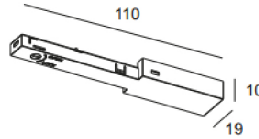

PROJECT : _____
SALE : _____

Lampitude

Product

Dimension

Specification

SERIES	: MINI-TRACK
ITEM CODE	: MINI-TRACK-35-8W-29D-3000K-WH
DESCRIPTION	: MINI TRACK LIGHT
SIZE	: Ø35 X H92 (MM)
INSTALLATION	: TRACK MOUNTED
DRILL SIZE	: -
WEIGHT	: 0.11 KG
MATERIAL	: ALUMINUM , PC
COLOR	: WHITE
REFLECTOR	: -
DIFFUSER	: -
IP RATING	: 20
LIGHT SOURCES	: LED COB
SOCKET	: -
WATTS	: 8W
INPUT VOLTAGE	: DC 48V
CCT	: 3000K
CRI	: >90
BEAM ANGLE	: 29°
LUMEN POWER	: 512 LM
LIFETIME	: 35,000 Hrs
CONTROL GEAR	: -
ACCESSORIES	: -
REMARKS	: TRACK NOT INCLUDED

DESCRIPTION ELECTRICAL FEEDER PART
ITEM CODE MINI-TRACK-FEEDER-BK (สีดำ) / MINI-TRACK-FEEDER-WH (สีขาว)
REMARK WITH 45 CM. CABLE (NEED THIS PART)

DESCRIPTION LINEAR TRACK CONNECTOR
ITEM CODE MINI-TRACK-I-LINEAR-BK (สีดำ) / MINI-TRACK-I-LINEAR-WH (สีขาว)
REMARK NEED FOR STRAIGHT CONNECT