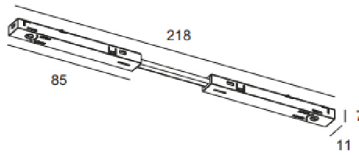

PROJECT : _____
SALE : _____

Lampitude

Product

Dimension

Specification

SERIES	: MINI-TRACK
ITEM CODE	: MINI-TRACK-35-8W-29D-3000K-WH
DESCRIPTION	: MINI TRACK LIGHT
SIZE	: Ø35 X H92 (MM)
INSTALLATION	: TRACK MOUNTED
DRILL SIZE	: -
WEIGHT	: 0.11 KG
MATERIAL	: ALUMINUM , PC
COLOR	: WHITE
REFLECTOR	: -
DIFFUSER	: -
IP RATING	: 20
LIGHT SOURCES	: LED COB
SOCKET	: -
WATTS	: 8W
INPUT VOLTAGE	: DC 48V
CCT	: 3000K
CRI	: >90
BEAM ANGLE	: 29°
LUMEN POWER	: 512 LM
LIFETIME	: 35,000 Hrs
CONTROL GEAR	: -
ACCESSORIES	: -
REMARKS	: TRACK NOT INCLUDED

PROJECT : _____

SALE : _____

Lampitude

Accessories

DESCRIPTION L CONNECTOR FIXING PART
ITEM CODE MINI-TRACK-L-CONNECTOR-BK (สีดำ) / MINI-TRACK-L-CONNECTOR-WH (สีขาว)
REMARK USE WITH MINI-TRACK-L-LINEAR

DESCRIPTION L CONNECTOR
ITEM CODE MINI-TRACK-L-LINEAR-BK (สีดำ) / MINI-TRACK-L-LINEAR-WH (สีขาว)
REMARK USE WITH MINI-TRACK-L-CONNECTOR

DESCRIPTION VERTICAL CORNER CONNECTOR FIXING PART
ITEM CODE MINI-TRACK-V-CONNECTOR-BK (สีดำ) / MINI-TRACK-V-CONNECTOR-WH (สีขาว)
REMARK USE WITH MINI-TRACK-V-LINEAR

Head office 299/1 (Ekamai) Klongton-Nua, Wattana, Bangkok Thailand 10110

Tel (02) 392 6371-5 FAX (02) 392 1839 Email info@lamptitude.net www.lamptitude.com

PROJECT : _____
 SALE : _____

Accessories

DESCRIPTION L CONNECTOR FIXING PART
ITEM CODE MINI-TRACK-L-CONNECTOR-BK (สีดำ) / MINI-TRACK-L-CONNECTOR-WH (สีขาว)
REMARK USE WITH MINI-TRACK-L-LINEAR