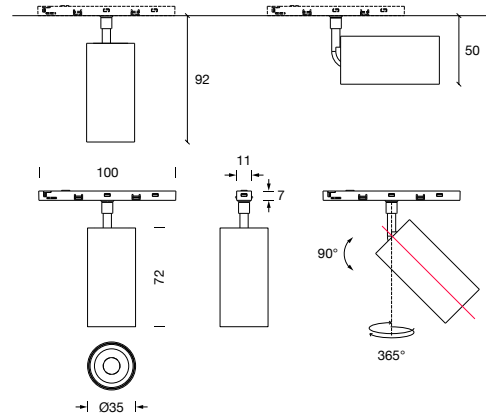

PROJECT : _____
SALE : _____

Lampitude

Product

Dimension

Specification

SERIES	: MINI-TRACK
ITEM CODE	: MINI-TRACK-35-8W-29D-3000K-WH
DESCRIPTION	: MINI TRACK LIGHT
SIZE	: Ø35 X H92 (MM)
INSTALLATION	: TRACK MOUNTED
DRILL SIZE	: -
WEIGHT	: 0.11 KG
MATERIAL	: ALUMINUM , PC
COLOR	: WHITE
REFLECTOR	: -
DIFFUSER	: -
IP RATING	: 20
LIGHT SOURCES	: LED COB
SOCKET	: -
WATTS	: 8W
INPUT VOLTAGE	: DC 48V
CCT	: 3000K
CRI	: >90
BEAM ANGLE	: 29°
LUMEN POWER	: 512 LM
LIFETIME	: 35,000 Hrs
CONTROL GEAR	: -
ACCESSORIES	: -
REMARKS	: TRACK NOT INCLUDED

DESCRIPTION ELECTRICAL FEEDER PART
ITEM CODE MINI-TRACK-FEEDER-BK (สีดำ) / MINI-TRACK-FEEDER-WH (สีขาว)
REMARK WITH 45 CM. CABLE (NEED THIS PART)

DESCRIPTION LINEAR TRACK CONNECTOR
ITEM CODE MINI-TRACK-I-LINEAR-BK (สีดำ) / MINI-TRACK-I-LINEAR-WH (สีขาว)
REMARK NEED FOR STRAIGHT CONNECT

DESCRIPTION VERTICAL CORNER CONNECTOR FIXING PART
ITEM CODE MINI-TRACK-V-CONNECTOR-BK (สีดำ) / MINI-TRACK-V-CONNECTOR-WH (สีขาว)
REMARK USE WITH MINI-TRACK-V-LINEAR

Head office 299/1 (Ekamai) Klongton-Nua, Wattana, Bangkok Thailand 10110