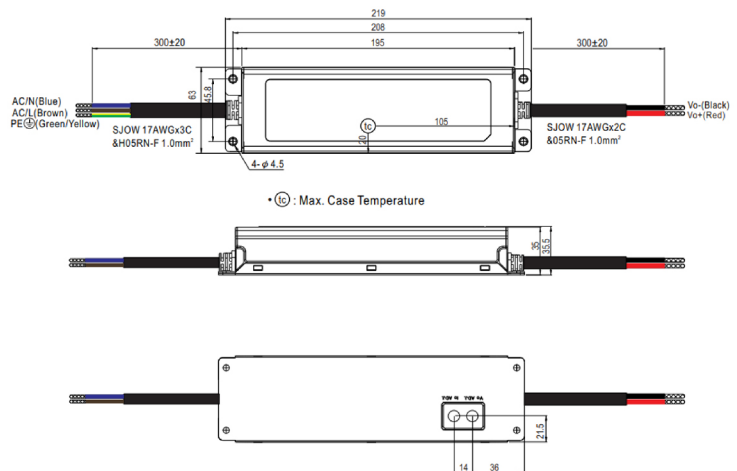

PROJECT : _____
SALE : _____

Lampitude

Product

Dimension

Specification

SERIES	: MINI-TRACK
ITEM CODE	: MINI-TRACK-35-8W-29D-3000K-WH
DESCRIPTION	: MINI TRACK LIGHT
SIZE	: Ø35 X H92 (MM)
INSTALLATION	: TRACK MOUNTED
DRILL SIZE	: -
WEIGHT	: 0.11 KG
MATERIAL	: ALUMINUM , PC
COLOR	: WHITE
REFLECTOR	: -
DIFFUSER	: -
IP RATING	: 20
LIGHT SOURCES	: LED COB
SOCKET	: -
WATTS	: 8W
INPUT VOLTAGE	: DC 48V
CCT	: 3000K
CRI	: >90
BEAM ANGLE	: 29°
LUMEN POWER	: 512 LM
LIFETIME	: 35,000 Hrs
CONTROL GEAR	: -
ACCESSORIES	: -
REMARKS	: TRACK NOT INCLUDED

DESCRIPTION VERTICAL CORNER CONNECTOR FIXING PART
ITEM CODE MINI-TRACK-V-CONNECTOR-BK (สีดำ) / MINI-TRACK-V-CONNECTOR-WH (สีขาว)
REMARK USE WITH MINI-TRACK-V-LINEAR

Head office 299/1 (Ekamai) Klongton-Nua, Wattana, Bangkok Thailand 10110

Tel (02) 392 6371-5 FAX (02) 392 1839 Email info@lamptitude.net www.lamptitude.com

PROJECT : _____
 SALE : _____

Accessories

DESCRIPTION L CONNECTOR FIXING PART
ITEM CODE MINI-TRACK-L-CONNECTOR-BK (สีดำ) / MINI-TRACK-L-CONNECTOR-WH (สีขาว)
REMARK USE WITH MINI-TRACK-L-LINEAR

DESCRIPTION POWER SUPPLY
ITEM CODE CGPS-ELG-150W-48A-MW
WEIGHT 0.95 KG
MATERIAL METAL
IP RATING IP65
RATED POWER MAX 150W
POWER FACTOR (PF) 0.9

HARMONIC (THD) <20%
INPUT VOLTAGE AC 100-305V , 47-63 Hz
OUTPUT VOLTAGE DC 48V
OUTPUT CURRENT 3.13A
AMBIENT TEMPERATURE 40°C to 55°C
LIFE TIME 35,000 - 50,000 Hrs