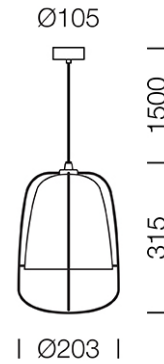

PROJECT : _____

SALE : _____

Lampitude®
TURN ON YOUR ATTITUDE

Product

Dimension

Specification

ITEM CODE	:	MINE-P-BK
SERIES	:	MINE
BRAND	:	LAMPTITUDE
LAMP TYPE	:	INCANDESCENT OR LED
LAMP BASE	:	1*E27 MAX 60W
DESCRIPTION	:	PENDANT LAMP
INSTALLATION	:	SURFACE MOUNTED BASE
MATERIAL	:	DIE-CAST ALUMINIUM, GLASS
COLOR	:	BLACK
CONTROL GEAR	:	N/A
REFLECTOR	:	N/A