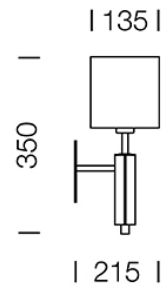

PROJECT : _____

SALE : _____

Lampitude®
TURN ON YOUR ATTITUDE

Product

Dimension

Specification

ITEM CODE	:	198658-661012-L
SERIES	:	MILTON
BRAND	:	LAMPITUDE
LAMP TYPE	:	COMPACT FLUORESCENT OR LED
LAMP BASE	:	1*E14 MAX 40W
DESCRIPTION	:	WALL LAMP
INSTALLATION	:	SURFACE MOUNTED WALL
MATERIAL	:	CHROME STEEL, WOOD, FABRIC
COLOR	:	PINE WOOD
CONTROL GEAR	:	N/A
REFLECTOR	:	N/A

PROJECT : _____

SALE : _____

Lampitude®
TURN ON YOUR ATTITUDE

Product

Dimension

Specification

ITEM CODE	:	198640-661012-L
SERIES	:	MILTON
BRAND	:	LAMPITUDE
LAMP TYPE	:	COMPACT FLUORESCENT OR LED
LAMP BASE	:	1*E14 MAX 40W
DESCRIPTION	:	WALL LAMP
INSTALLATION	:	SURFACE MOUNTED WALL
MATERIAL	:	CHROME STEEL, WOOD, FABRIC
COLOR	:	OAK WOOD
CONTROL GEAR	:	N/A
REFLECTOR	:	N/A