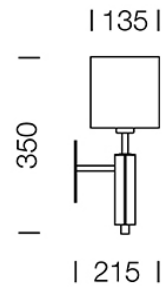

PROJECT : _____

SALE : _____

Lampitude®
TURN ON YOUR ATTITUDE

Product

Dimension

Specification

ITEM CODE	:	198658-661012-L
SERIES	:	MILTON
BRAND	:	LAMPITUDE
LAMP TYPE	:	COMPACT FLUORESCENT OR LED
LAMP BASE	:	1*E14 MAX 40W
DESCRIPTION	:	WALL LAMP
INSTALLATION	:	SURFACE MOUNTED WALL
MATERIAL	:	CHROME STEEL, WOOD, FABRIC
COLOR	:	PINE WOOD
CONTROL GEAR	:	N/A
REFLECTOR	:	N/A

PROJECT : _____

SALE : _____

Lampitude®
TURN ON YOUR ATTITUDE

Product

Dimension

Specification

ITEM CODE	:	198640-661012-L
SERIES	:	MILTON
BRAND	:	LAMPITUDE
LAMP TYPE	:	COMPACT FLUORESCENT OR LED
LAMP BASE	:	1*E14 MAX 40W
DESCRIPTION	:	WALL LAMP
INSTALLATION	:	SURFACE MOUNTED WALL
MATERIAL	:	CHROME STEEL, WOOD, FABRIC
COLOR	:	OAK WOOD
CONTROL GEAR	:	N/A
REFLECTOR	:	N/A