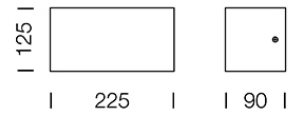

PROJECT : _____

SALE : _____

Lampitude®
TURN ON YOUR ATTITUDE

Product

Dimension

Specification

ITEM CODE	:	MIKITA-A
SERIES	:	MIKITA
BRAND	:	LAMPTITUDE
LAMP TYPE	:	COMPACT FLUORESCENT OR LED
LAMP BASE	:	1*E27 MAX 20W
DESCRIPTION	:	WALL LAMP
INSTALLATION	:	SURFACE MOUNTED WALL
MATERIAL	:	FILM WRAPPING STEEL
COLOR	:	WHITE MARBLE
CONTROL GEAR	:	N/A
REFLECTOR	:	N/A