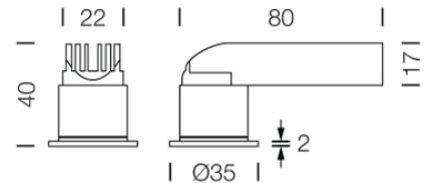

PROJECT : _____
SALE : _____

Lampitude

Product

Dimension

Specification

SERIES	: MICRO
ITEM CODE	: MICRO-WW-4000K
DESCRIPTION	: DOWNLIGHT
SIZE	: Ø35 X H40 (MM)
INSTALLATION	: RECESSED DOWNLIGHT
DRILL SIZE	: Ø32 X 60
WEIGHT	: 0.11 KG
MATERIAL	: POWDER COATED ALUMINUM
COLOR	: WHITE
REFLECTOR	: -
DIFFUSER	: -
IP RATING	: 20
LIGHT SOURCES	: LED
SOCKET	: -
WATTS	: 7W
VOLT	: -
CCT	: 4000K
CRI	: -
BEAM ANGLE	: -
LUMEN POWER	: -
LIFETIME	: -
CONTROL GEAR	: LED DRIVER INCLUDED
ACCESSORIES	: -
REMARKS	: -