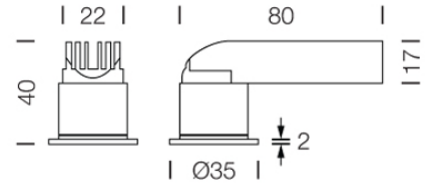

PROJECT : _____
SALE : _____

Lampitude

Product

Dimension

Specification

SERIES	: MICRO
ITEM CODE	: MICRO-WW-3000K
DESCRIPTION	: DOWNLIGHT
SIZE	: Ø35 X H40 (MM)
INSTALLATION	: RECESSED DOWNLIGHT
DRILL SIZE	: Ø32 X 60
WEIGHT	: 0.11 KG
MATERIAL	: POWDER COATED ALUMINUM
COLOR	: WHITE
REFLECTOR	: -
DIFFUSER	: -
IP RATING	: 20
LIGHT SOURCES	: LED
SOCKET	: -
WATTS	: 7W
VOLT	: -
CCT	: 3000K
CRI	: -
BEAM ANGLE	: -
LUMEN POWER	: -
LIFETIME	: -
CONTROL GEAR	: LED DRIVER INCLUDED
ACCESSORIES	: -
REMARKS	: -