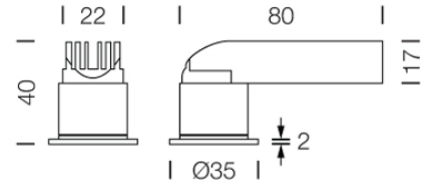

PROJECT : _____
SALE : _____

Lampitude

Product

Dimension

Specification

| | |
|---------------|--------------------------|
| SERIES | : MICRO |
| ITEM CODE | : MICRO-BK-4000K |
| DESCRIPTION | : DOWN LIGHT |
| SIZE | : Ø35 X H40 (MM) |
| INSTALLATION | : RECESSED DOWNLIGHT |
| DRILL SIZE | : Ø32 X 60 |
| WEIGHT | : 0.11 KG |
| MATERIAL | : POWDER COATED ALUMINUM |
| COLOR | : BLACK |
| REFLECTOR | : - |
| DIFFUSER | : - |
| IP RATING | : 20 |
| LIGHT SOURCES | : LED |
| SOCKET | : - |
| WATTS | : 7W |
| VOLT | : - |
| CCT | : 4000K |
| CRI | : - |
| BEAM ANGLE | : - |
| LUMEN POWER | : - |
| LIFETIME | : - |
| CONTROL GEAR | : LED DRIVER INCLUDED |
| ACCESSORIES | : - |
| REMARKS | : - |