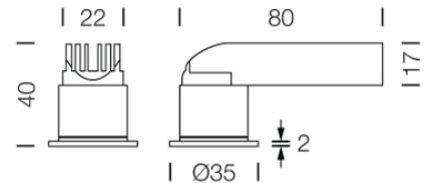

PROJECT : _____
SALE : _____

Lampitude

Product

Dimension

Specification

SERIES	: MICRO
ITEM CODE	: MICRO-BK-3000K
DESCRIPTION	: DOWNLIGHT
SIZE	: Ø35 X H40 (MM)
INSTALLATION	: RECESSED DOWNLIGHT
DRILL SIZE	: Ø32 X 60
WEIGHT	: 0.11 KG
MATERIAL	: POWDER COATED ALUMINUM
COLOR	: BLACK
REFLECTOR	: -
DIFFUSER	: -
IP RATING	: 20
LIGHT SOURCES	: LED
SOCKET	: -
WATTS	: 7W
VOLT	: -
CCT	: 3000K
CRI	: -
BEAM ANGLE	: -
LUMEN POWER	: -
LIFETIME	: -
CONTROL GEAR	: LED DRIVER INCLUDED
ACCESSORIES	: -
REMARKS	: -