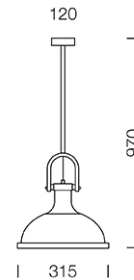

PROJECT : _____

SALE : _____

Lampitude®
TURN ON YOUR ATTITUDE

Product

Dimension

Specification

ITEM CODE	:	MEXTOR-P1
SERIES	:	MEXTOR
BRAND	:	LAMPTITUDE
LAMP TYPE	:	INCANDESCENT OR LED
LAMP BASE	:	1*E27 MAX 60W
DESCRIPTION	:	PENDANT LAMP
INSTALLATION	:	SURFACE MOUNTED BASE
MATERIAL	:	POWDER COATED STEEL
COLOR	:	BLACK
CONTROL GEAR	:	N/A
REFLECTOR	:	N/A