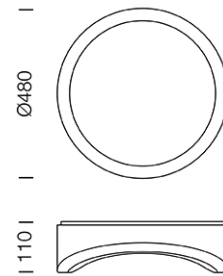

PROJECT : _____

SALE : _____

Lamptitude®
TURN ON YOUR ATTITUDE

Product

Dimension

Specification

ITEM CODE	:	META-CM-WH
SERIES	:	META
BRAND	:	LAMPTITUDE
LAMP TYPE	:	COMPACT FLUORESCENT OR LED
LAMP BASE	:	3*E27 MAX 14W
DESCRIPTION	:	CEILING LAMP
INSTALLATION	:	SURFACE MOUNTED BASE
MATERIAL	:	POWDER COATED STEEL, ACRYLIC
COLOR	:	WHITE
CONTROL GEAR	:	N/A
REFLECTOR	:	N/A