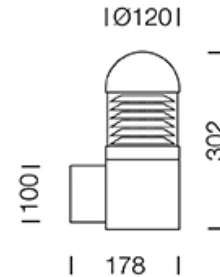

## Dimension

## Specification

SERIES	: MERA
ITEM CODE	: MERA-W-GY
DESCRIPTION	: EXTERIOR BOLLARD LAMP
SIZE	: Ø120 X H302 X D178 (MM)
INSTALLATION	: SURFACE MOUNTED
DRILL SIZE	: -
WEIGHT	: -
MATERIAL	: POWDER COATED DIE-CAST ALUMINUM CLEAR POLYCARBONATE DIFFUSER
COLOR	: GRAY
REFLECTOR	: -
DIFFUSER	: -
IP RATING	: 54
LIGHT SOURCES	: LED OR INCANDESCENT
SOCKET	: E27 X 1
WATTS	: MAX 20W
VOLT	: -
CCT	: -
CRI	: -
BEAM ANGLE	: -
LUMEN POWER	: -
LIFETIME	: -
CONTROL GEAR	: -
ACCESSORIES	: -
REMARKS	: BULB NOT INCLUDED