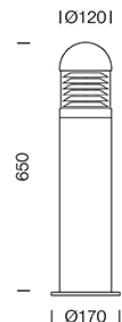

PROJECT : _____

SALE : _____

Lampitude

Product

Dimension

Specification

SERIES	: MERA
ITEM CODE	: MERA-B65-GY
DESCRIPTION	: EXTERIOR BOLLARD LAMP
SIZE	: Ø120 X H650 (MM)
INSTALLATION	: SURFACE MOUNTED
DRILL SIZE	: -
WEIGHT	: -
MATERIAL	: POWDER COATED DIE-CAST ALUMINUM CLEAR POLYCARBONATE DIFFUSER
COLOR	: GRAY
REFLECTOR	: -
DIFFUSER	: -
IP RATING	: 54
LIGHT SOURCES	: LED OR INCANDESCENT
SOCKET	: E27 X 1
WATTS	: MAX 20W
VOLT	: -
CCT	: -
CRI	: -
BEAM ANGLE	: -
LUMEN POWER	: -
LIFETIME	: -
CONTROL GEAR	: -
ACCESSORIES	: -
REMARKS	: BULB NOT INCLUDED