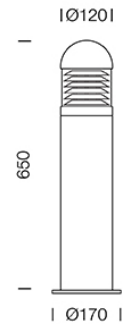

PROJECT : _____
SALE : _____

Lampitude

Product

Dimension

Specification

SERIES	: MERA
ITEM CODE	: MERA-B65-BK
DESCRIPTION	: EXTERIOR BOLLARD LAMP
SIZE	: Ø120 X H650 (MM)
INSTALLATION	: SURFACE MOUNTED
DRILL SIZE	: -
WEIGHT	: -
MATERIAL	: POWDER COATED DIE-CAST ALUMINUM CLEAR POLYCARBONATE DIFFUSER
COLOR	: DARK GRAY
REFLECTOR	: -
DIFFUSER	: -
IP RATING	: 54
LIGHT SOURCES	: LED OR INCANDESCENT
SOCKET	: E27 X 1
WATTS	: MAX 20W
VOLT	: -
CCT	: -
CRI	: -
BEAM ANGLE	: -
LUMEN POWER	: -
LIFETIME	: -
CONTROL GEAR	: -
ACCESSORIES	: -
REMARKS	: BULB NOT INCLUDED