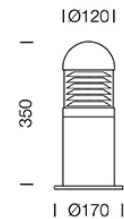

PROJECT : _____

SALE : _____

Lampitude

Product

Dimension

Specification

SERIES	: MERA
ITEM CODE	: MERA-B35-GY
DESCRIPTION	: EXTERIOR BOLLARD LAMP
SIZE	: Ø120 X H350 (MM)
INSTALLATION	: SURFACE MOUNTED
DRILL SIZE	: -
WEIGHT	: -
MATERIAL	: POWDER COATED DIE-CAST ALUMINUM CLEAR POLYCARBONATE DIFFUSER
COLOR	: GRAY
REFLECTOR	: -
DIFFUSER	: -
IP RATING	: 54
LIGHT SOURCES	: LED OR INCANDESCENT
SOCKET	: E27 X 1
WATTS	: MAX 20W
VOLT	: -
CCT	: -
CRI	: -
BEAM ANGLE	: -
LUMEN POWER	: -
LIFETIME	: -
CONTROL GEAR	: -
ACCESSORIES	: -
REMARKS	: BULB NOT INCLUDED