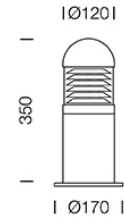

## Dimension

## Specification

SERIES	: MERA
ITEM CODE	: MERA-B35-BK
DESCRIPTION	: EXTERIOR BOLLARD LAMP
SIZE	: Ø120 X H350 (MM)
INSTALLATION	: SURFACE MOUNTED
DRILL SIZE	: -
WEIGHT	: -
MATERIAL	: POWDER COATED DIE-CAST ALUMINUM CLEAR POLYCARBONATE DIFFUSER
COLOR	: DARK GRAY
REFLECTOR	: -
DIFFUSER	: -
IP RATING	: 54
LIGHT SOURCES	: LED OR INCANDESCENT
SOCKET	: E27 X 1
WATTS	: MAX 20W
VOLT	: -
CCT	: -
CRI	: -
BEAM ANGLE	: -
LUMEN POWER	: -
LIFETIME	: -
CONTROL GEAR	: -
ACCESSORIES	: -
REMARKS	: BULB NOT INCLUDED