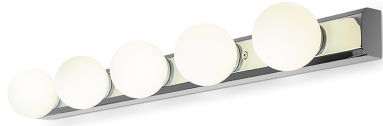

PROJECT : _____
SALE : _____

Lampitude

Product

Dimension

Specification

SERIES	: MEO
ITEM CODE	: MEO-5-W685-4000K
DESCRIPTION	: WALL LAMP
SIZE	: W70 X L685 X D95 (MM)
INSTALLATION	: SURFACE MOUNTED WALL
DRILL SIZE	: -
WEIGHT	: 1.3 KG
MATERIAL	: STAINLESS STEEL 304 , GLASS
COLOR	: WHITE , CHROME
REFLECTOR	: -
DIFFUSER	: OPAL GLASS
IP RATING	: 44
LIGHT SOURCES	: LED
WATTS	: 5 X 3W
INPUT VOLTAGE	: AC 100-277V
OUTPUT VOLTAGE	: -
CCT	: 4000K
CRI	: -
BEAM ANGLE	: DIFFUSED BEAM
LUMEN POWER	: 690LM
AMBIENT TEMP	: -20°C TO +40°C
LIFETIME	: 35,000 Hrs
CONTROL GEAR	: NON-DIM LED DRIVER INCLUDED
ACCESSORIES	: -
REMARKS	: NON-DIM