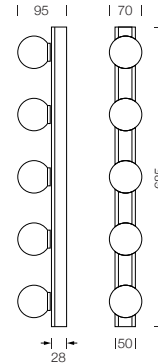

PROJECT : _____
SALE : _____

Lampitude

Product

Dimension

Specification

SERIES	: MEO
ITEM CODE	: MEO-5-W685-4000K
DESCRIPTION	: WALL LAMP
SIZE	: W70 X L685 X D95 (MM)
INSTALLATION	: SURFACE MOUNTED WALL
DRILL SIZE	: -
WEIGHT	: 1.3 KG
MATERIAL	: STAINLESS STEEL 304 , GLASS
COLOR	: WHITE , CHROME
REFLECTOR	: -
DIFFUSER	: OPAL GLASS
IP RATING	: 44
LIGHT SOURCES	: LED
WATTS	: 5 X 3W
INPUT VOLTAGE	: AC 100-277V
OUTPUT VOLTAGE	: -
CCT	: 4000K
CRI	: -
BEAM ANGLE	: DIFFUSED BEAM
LUMEN POWER	: 690LM
AMBIENT TEMP	: -20°C TO +40°C
LIFETIME	: 35,000 Hrs
CONTROL GEAR	: NON-DIM LED DRIVER INCLUDED
ACCESSORIES	: -
REMARKS	: NON-DIM